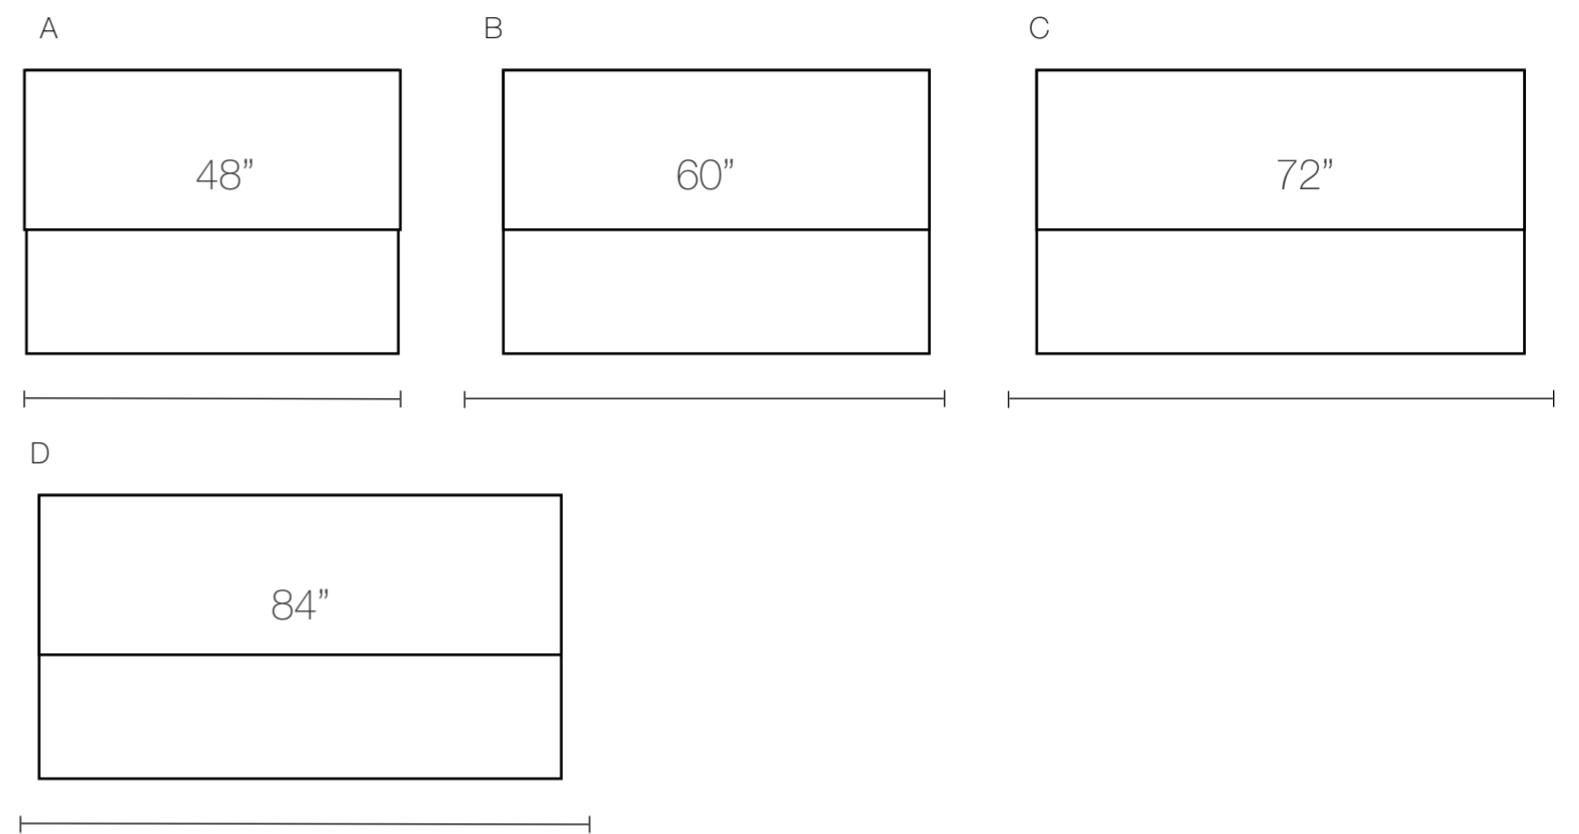

SAN FRANCISCO STRAIGHT RECEPTION DESK TECHNICAL SPECIFICATION

FRONT SIDE

BACK SIDE

SIZES OPTIONS

STORAGE POSITION

TYPE OF DRAWERS