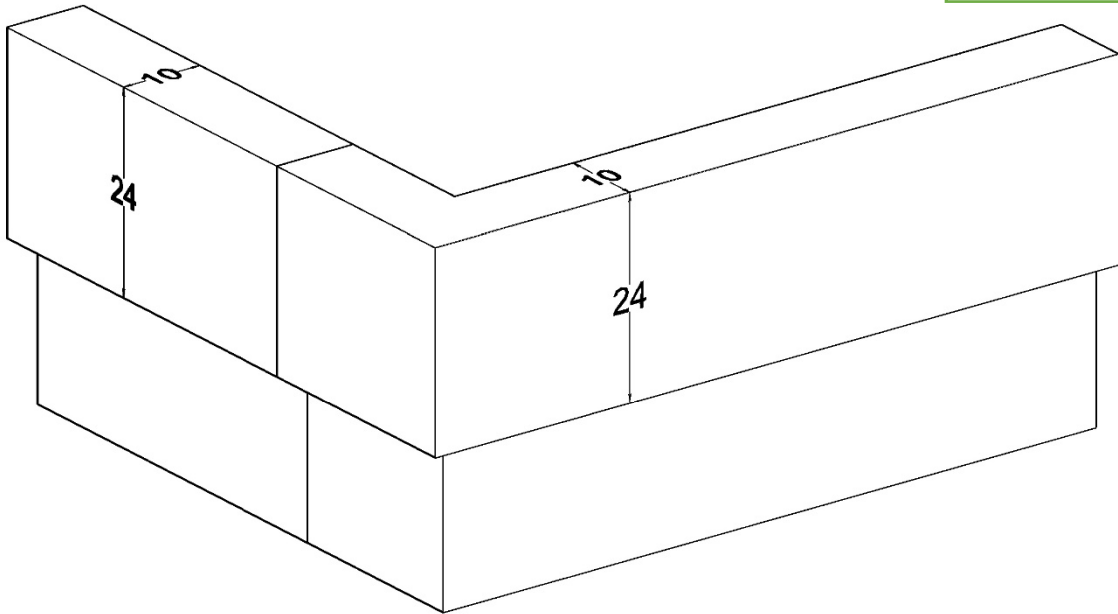

aXis

Model	San Francisco L-Shape Custom Reception Desk	Customer	aXis Stock
Desk	Black Traceless Laminate	Invoice	
Counter	Calcutta Stone PVC Laminate	LED Type	White LED
Workspace	Black Traceless Laminate	Delivery Type	

SF-L-90-BTL-1000

#252