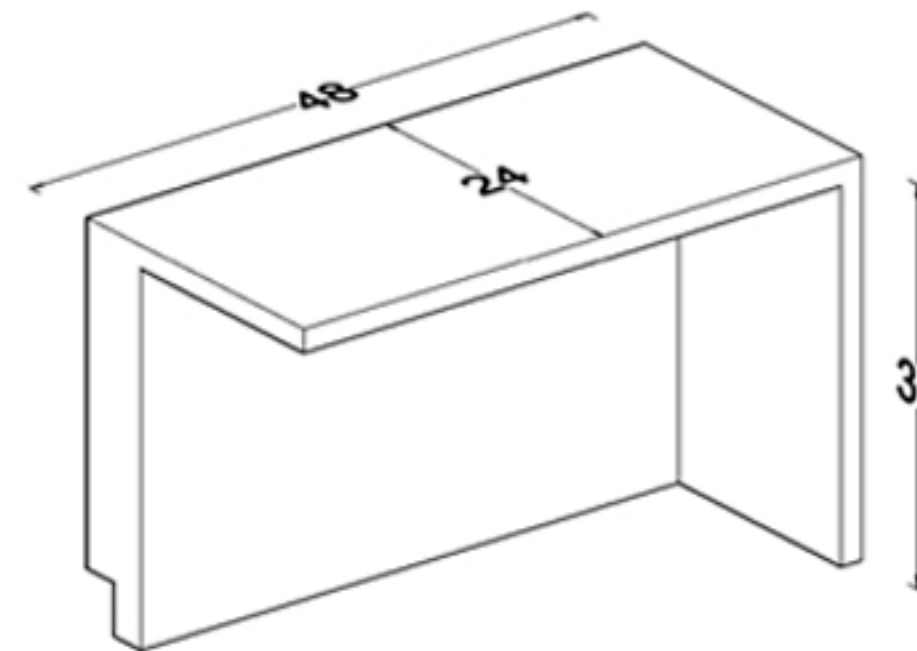

DALLAS L-SHAPE RECEPTION DESK

TECHNICAL SPECIFICATIONS

aXis

Back Side

Front Side

Storage position

Left

Right

Size options

TOP VIEW

Extension options

LOW EXTENSION

WITH COUNTER

36"

42"

48"