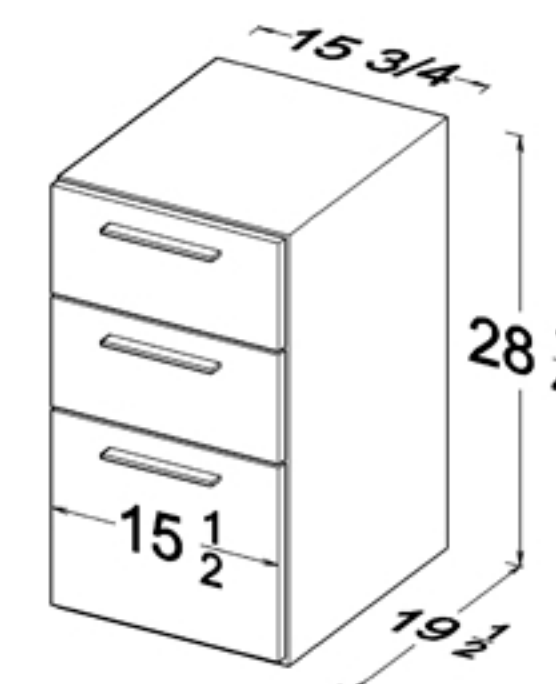

Built-In Two Drawer & File Cabinet