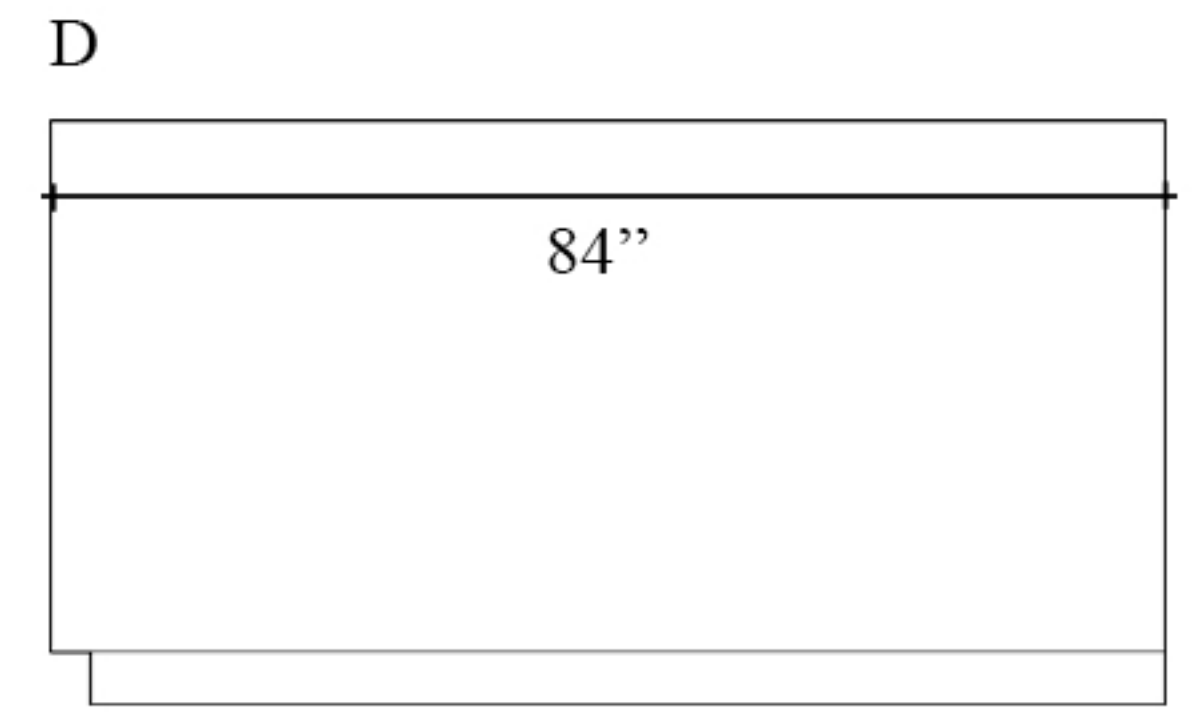

DALLAS L-SHAPE RECEPTION DESK

TECHNICAL SPECIFICATIONS

aXis

Back Side

Front Side

Storage position

Left

Right

Size options

TOP VIEW

Extension options

LOW EXTENSION

WITH COUNTER

36"

42"

48"