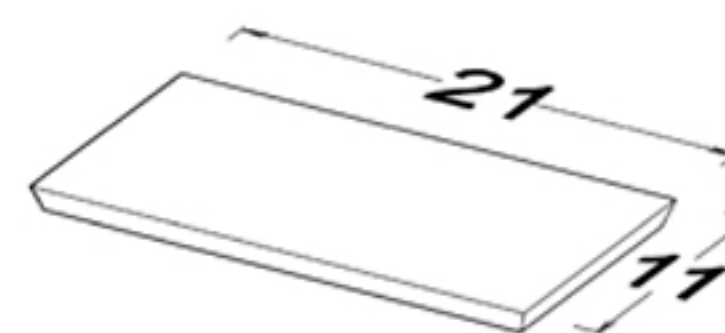

Storage options

Skinny Plastic Pencil Drawer