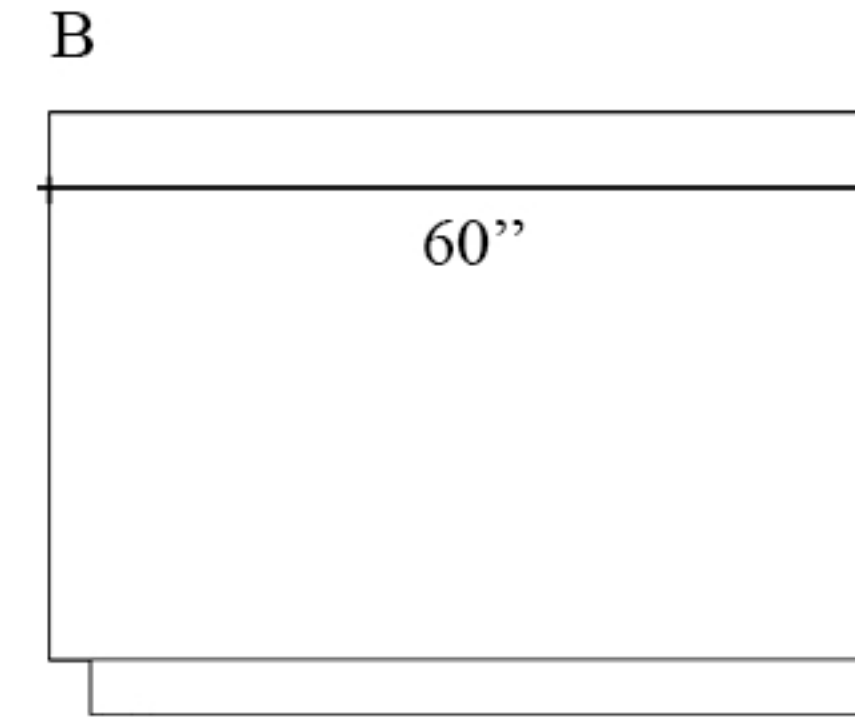

DALLAS L-SHAPE RECEPTION DESK

TECHNICAL SPECIFICATIONS

aXis

Back Side

Front Side

Storage position

Left

Right

Size options

TOP VIEW

Extension options

LOW EXTENSION

WITH COUNTER

36"

42"

48"