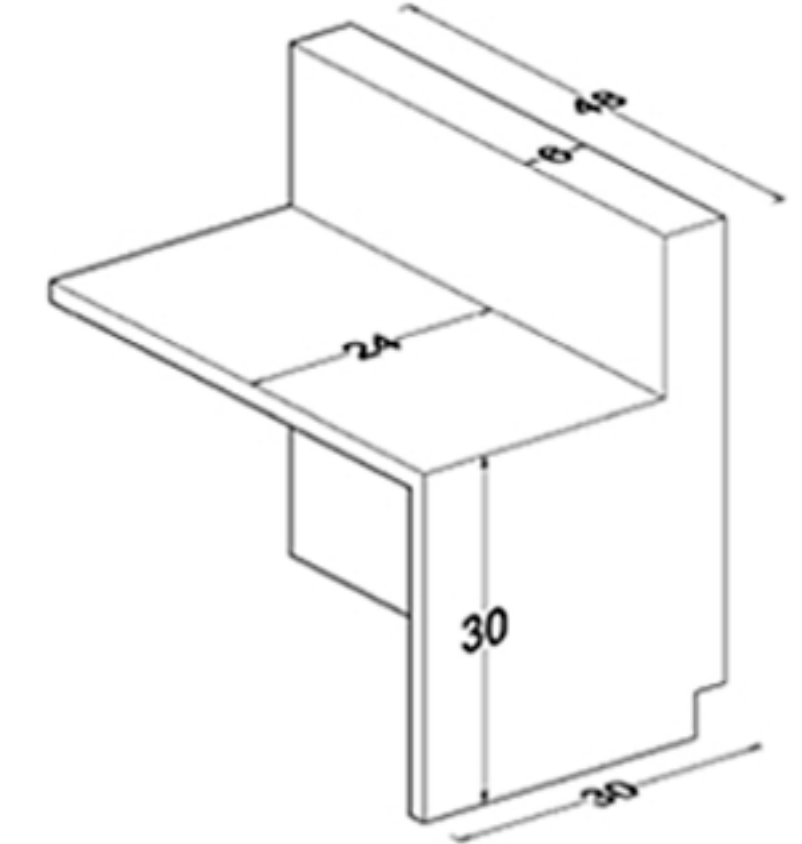

DALLAS L-SHAPE RECEPTION DESK

TECHNICAL SPECIFICATIONS

aXis

Back Side

Front Side

Storage position

Left

Right

Size options

TOP VIEW

Extension options

LOW EXTENSION

WITH COUNTER

36"

42"

48"