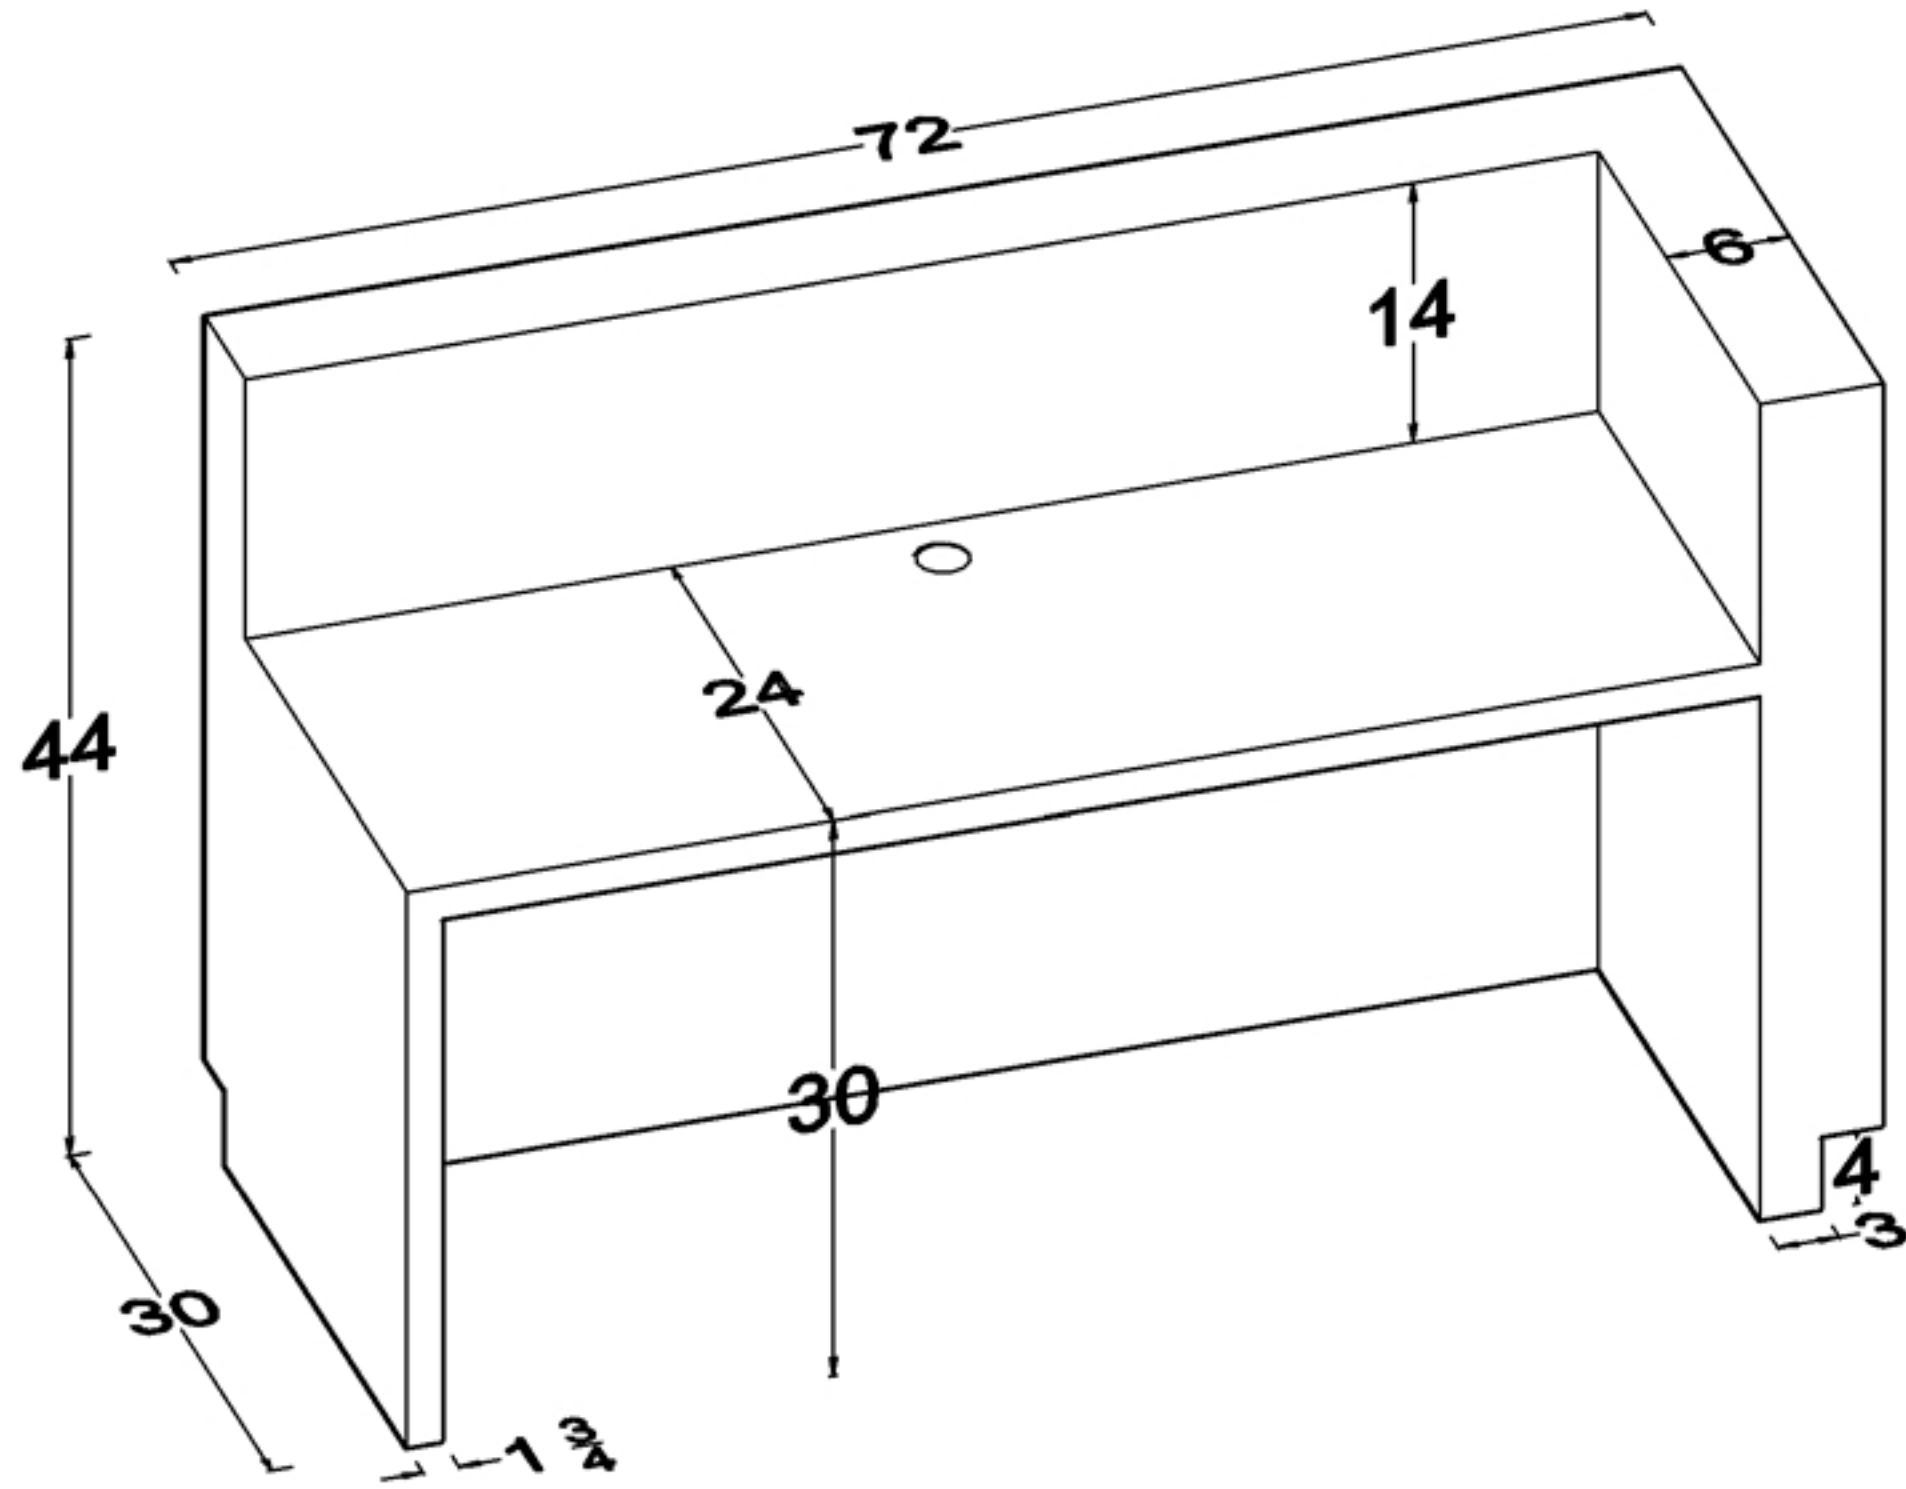

DALLAS L-SHAPE RECEPTION DESK

TECHNICAL SPECIFICATIONS

aXis

Back Side

Front Side

Storage position

Left

Right

Size options

TOP VIEW

Extension options

LOW EXTENSION

WITH COUNTER

36"

42"

48"