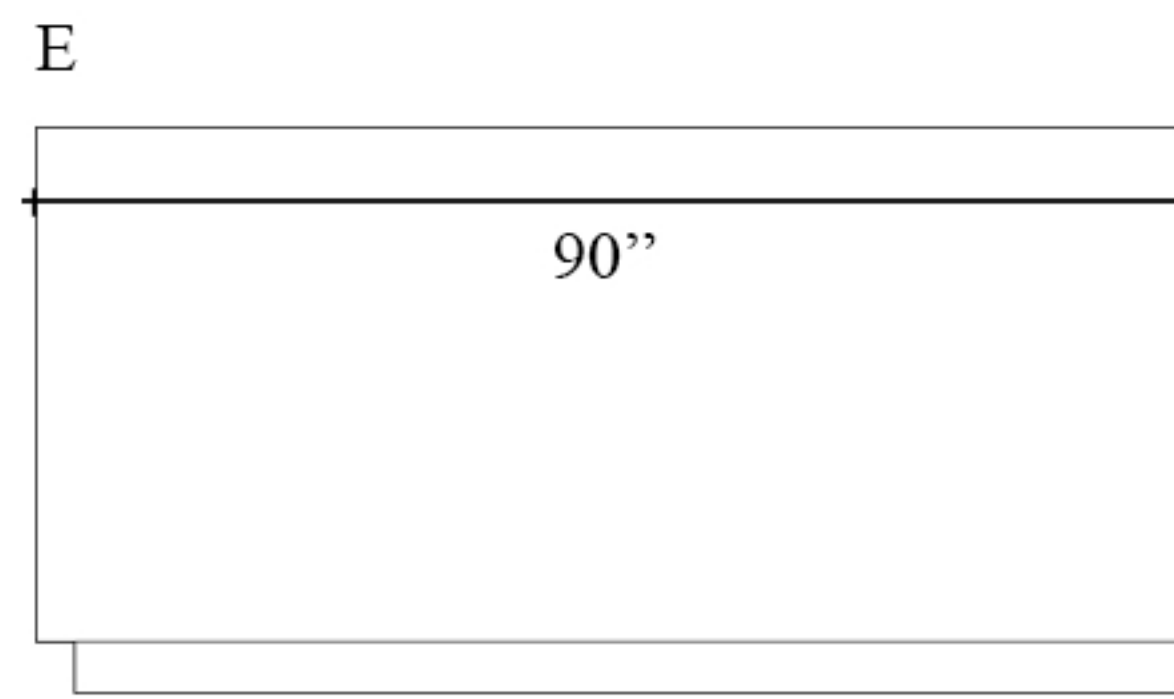

DALLAS L-SHAPE RECEPTION DESK

TECHNICAL SPECIFICATIONS

aXis

Back Side

Front Side

Storage position

Left

Right

Size options

TOP VIEW

Extension options

LOW EXTENSION

WITH COUNTER

36"

42"

48"