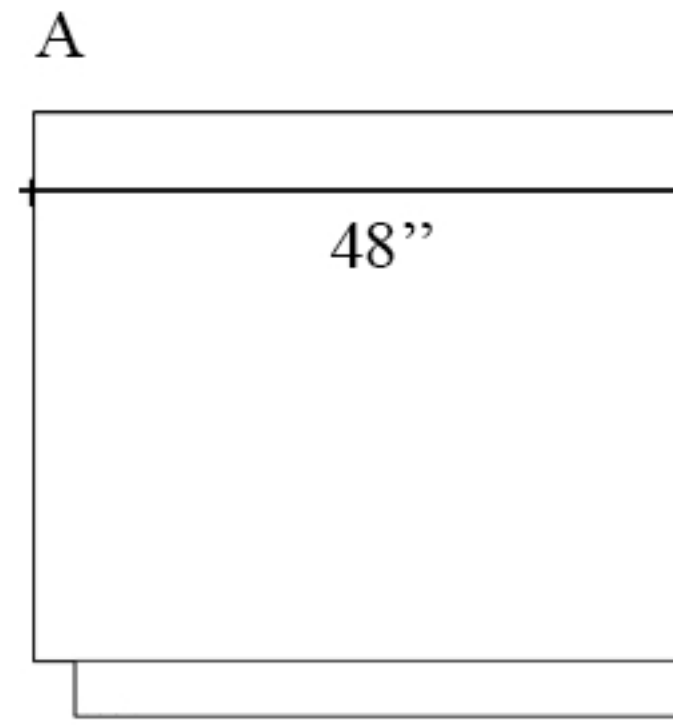

DALLAS L-SHAPE RECEPTION DESK

TECHNICAL SPECIFICATIONS

aXis

Back Side

Front Side

Storage position

Left

Right

Size options

TOP VIEW

Extension options

LOW EXTENSION

WITH COUNTER

36"

42"

48"