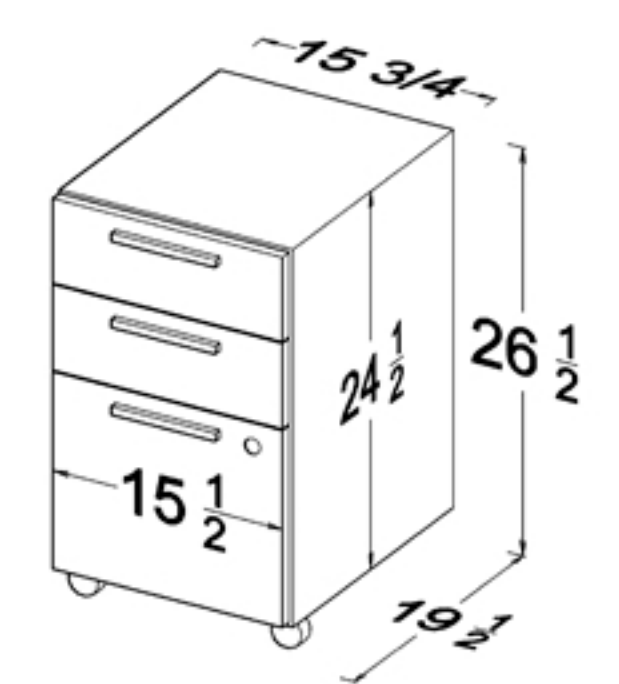

Large Mobile Cabinet with Lock