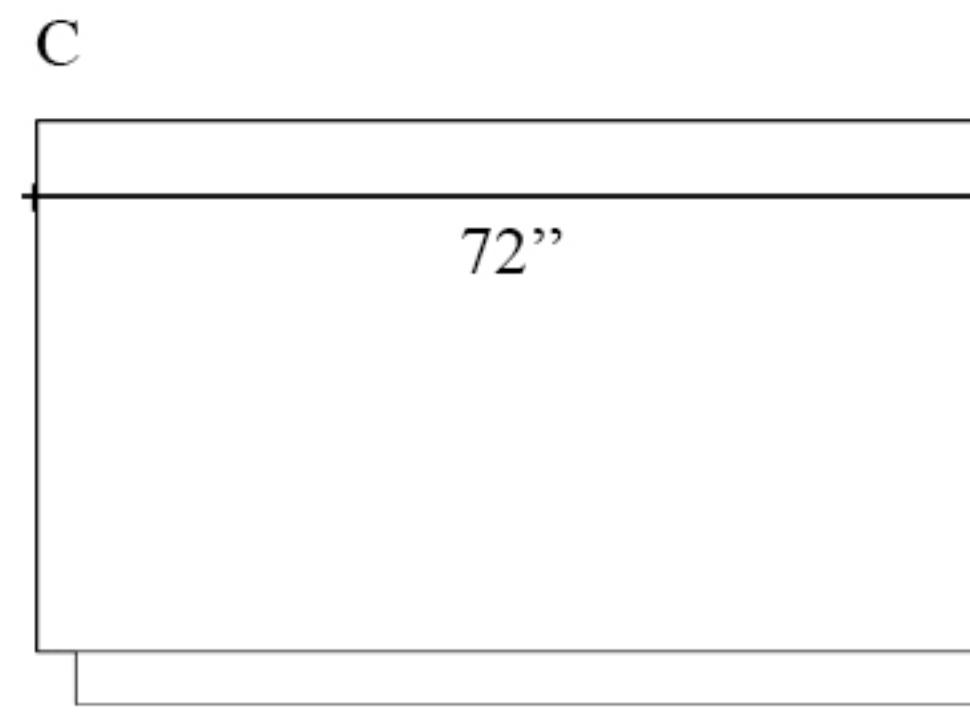

DALLAS L-SHAPE RECEPTION DESK

TECHNICAL SPECIFICATIONS

aXis

Back Side

Front Side

Storage position

Left

Right

Size options

TOP VIEW

Extension options

LOW EXTENSION

WITH COUNTER

36"

42"

48"