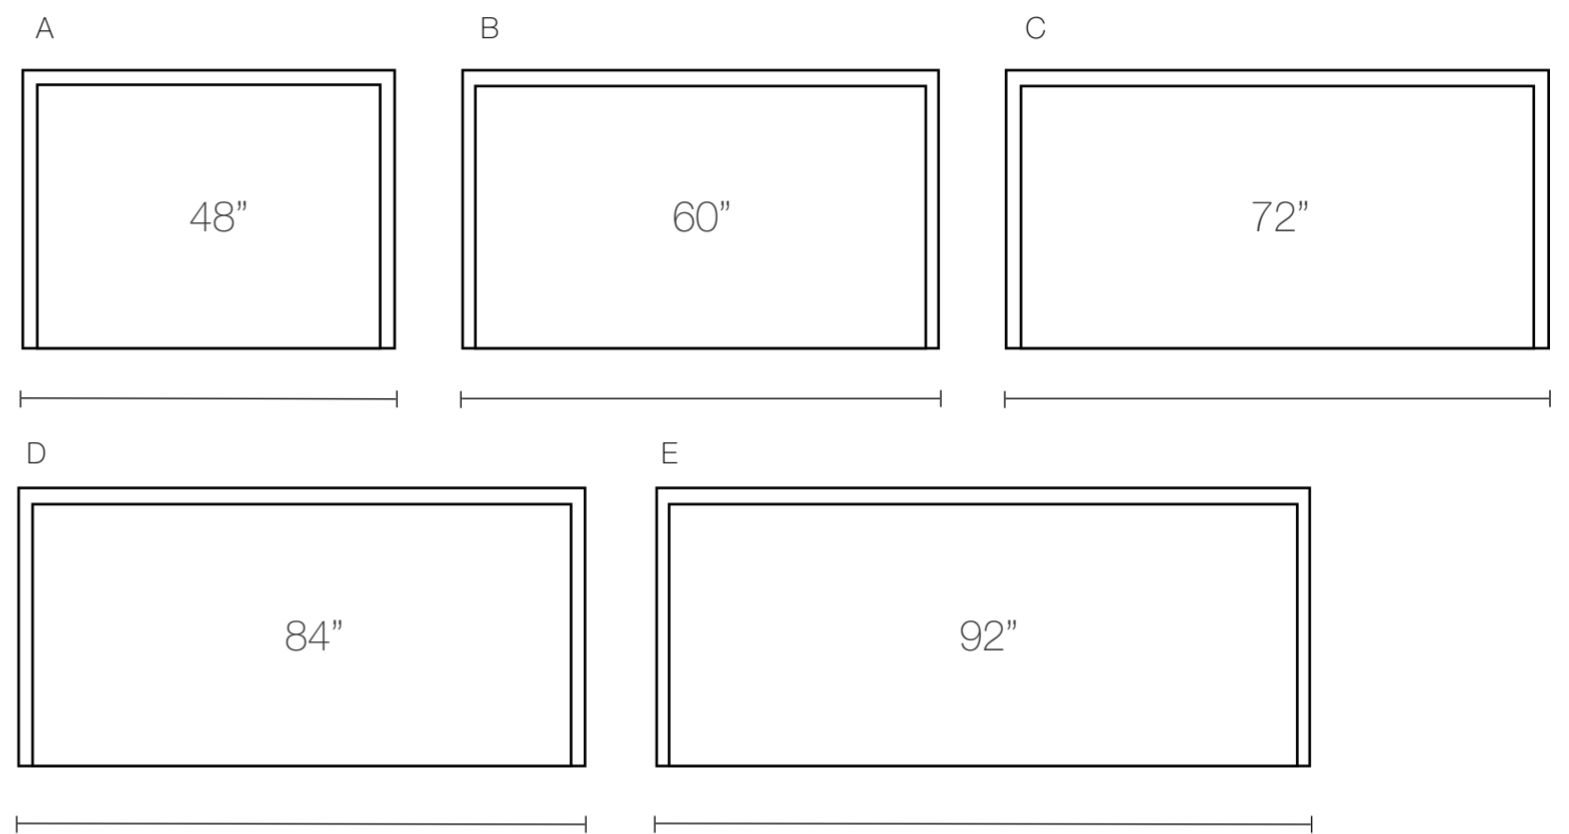

SEATTLE RECEPTION DESK TECHNICAL SPECIFICATION

FRONT SIDE

BACK SIDE

SIZES OPTIONS

STORAGE POSITION

TYPE OF DRAWERS