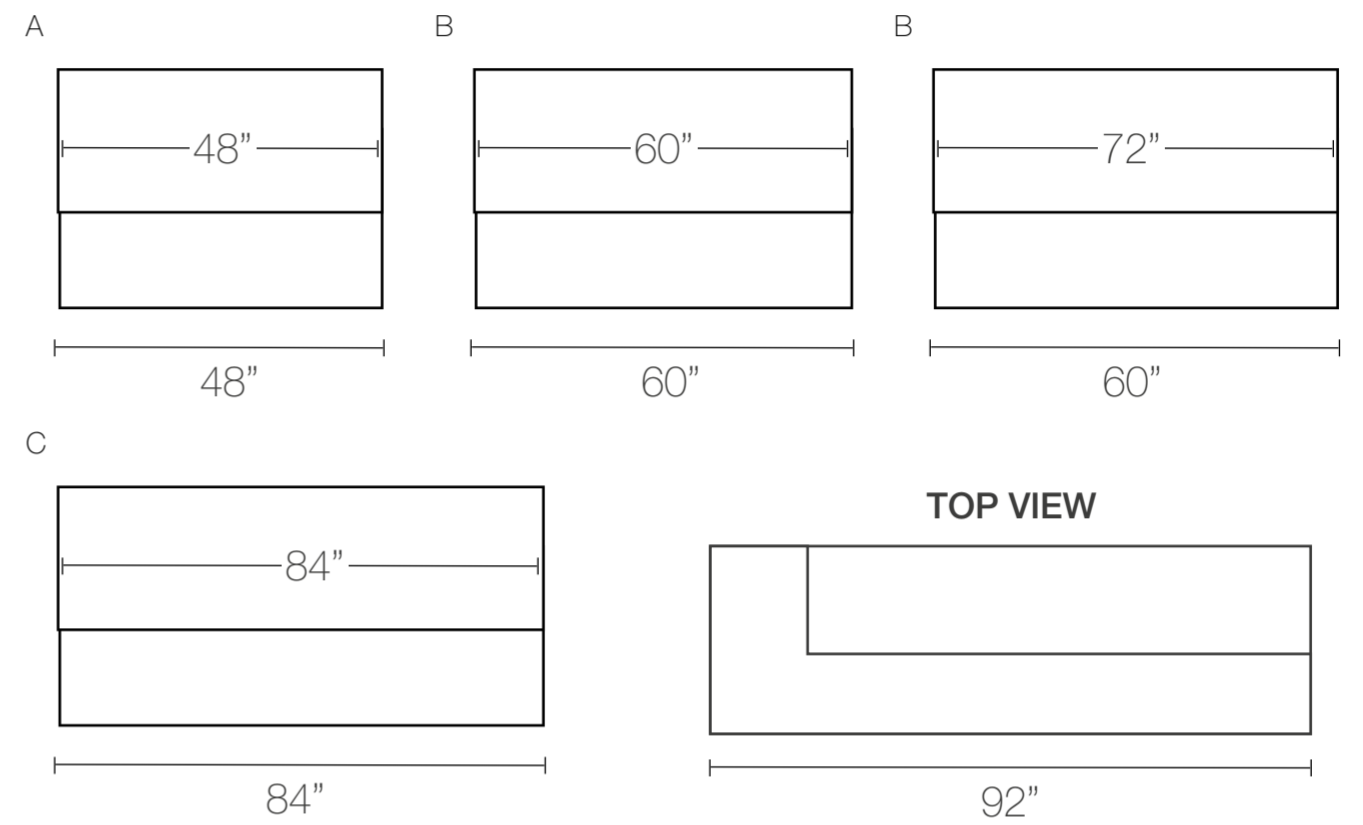

SAN FRANCISCO U-SHAPE RECEPTION DESK TECHNICAL SPECIFICATION

FRONT SIDE

BACK SIDE

SIZES OPTIONS

STORAGE POSITION

TYPE OF DRAWERS