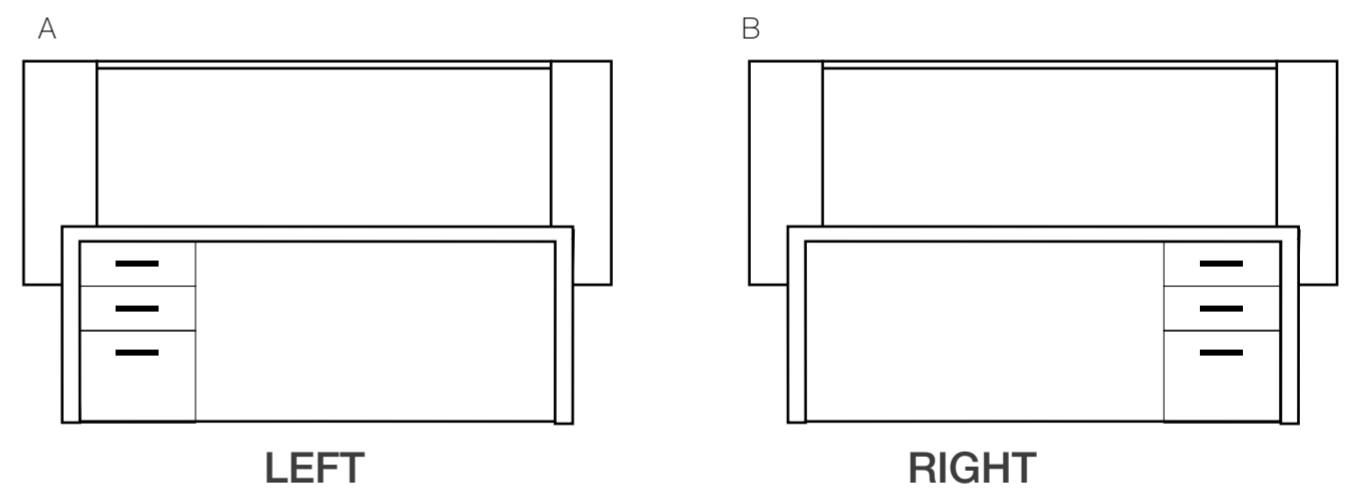

SAN FRANCISCO U-SHAPE RECEPTION DESK TECHNICAL SPECIFICATION

FRONT SIDE

BACK SIDE

SIZES OPTIONS

STORAGE POSITION

TYPE OF DRAWERS