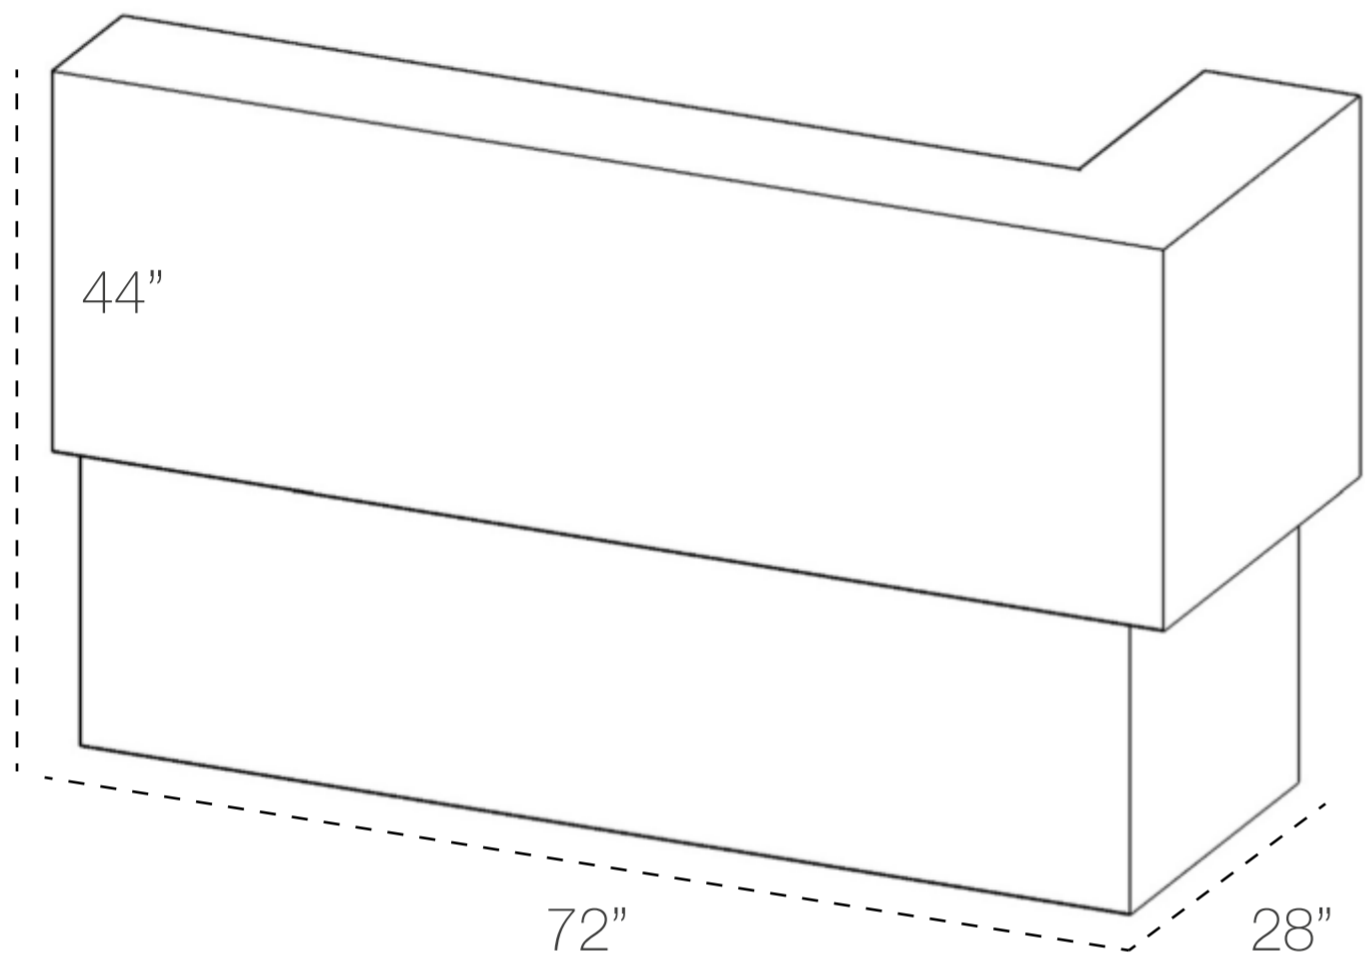

SAN FRANCISCO L-SHAPE RECEPTION DESK TECHNICAL SPECIFICATION

FRONT SIDE

BACK SIDE

SIZES OPTIONS

COUNTER POSITION

STORAGE POSITION

TYPE OF DRAWERS