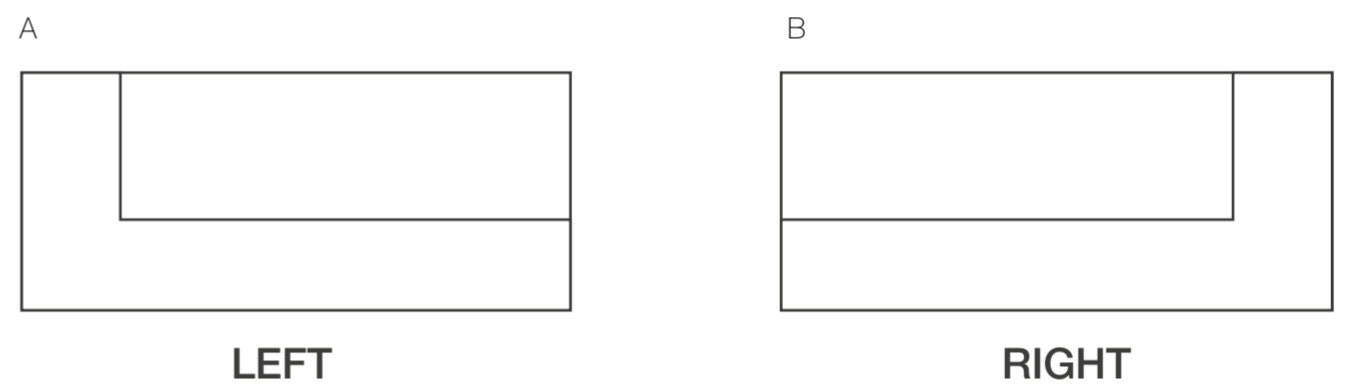

SAN FRANCISCO L-SHAPE RECEPTION DESK TECHNICAL SPECIFICATION

FRONT SIDE

BACK SIDE

SIZES OPTIONS

COUNTER POSITION

STORAGE POSITION

TYPE OF DRAWERS