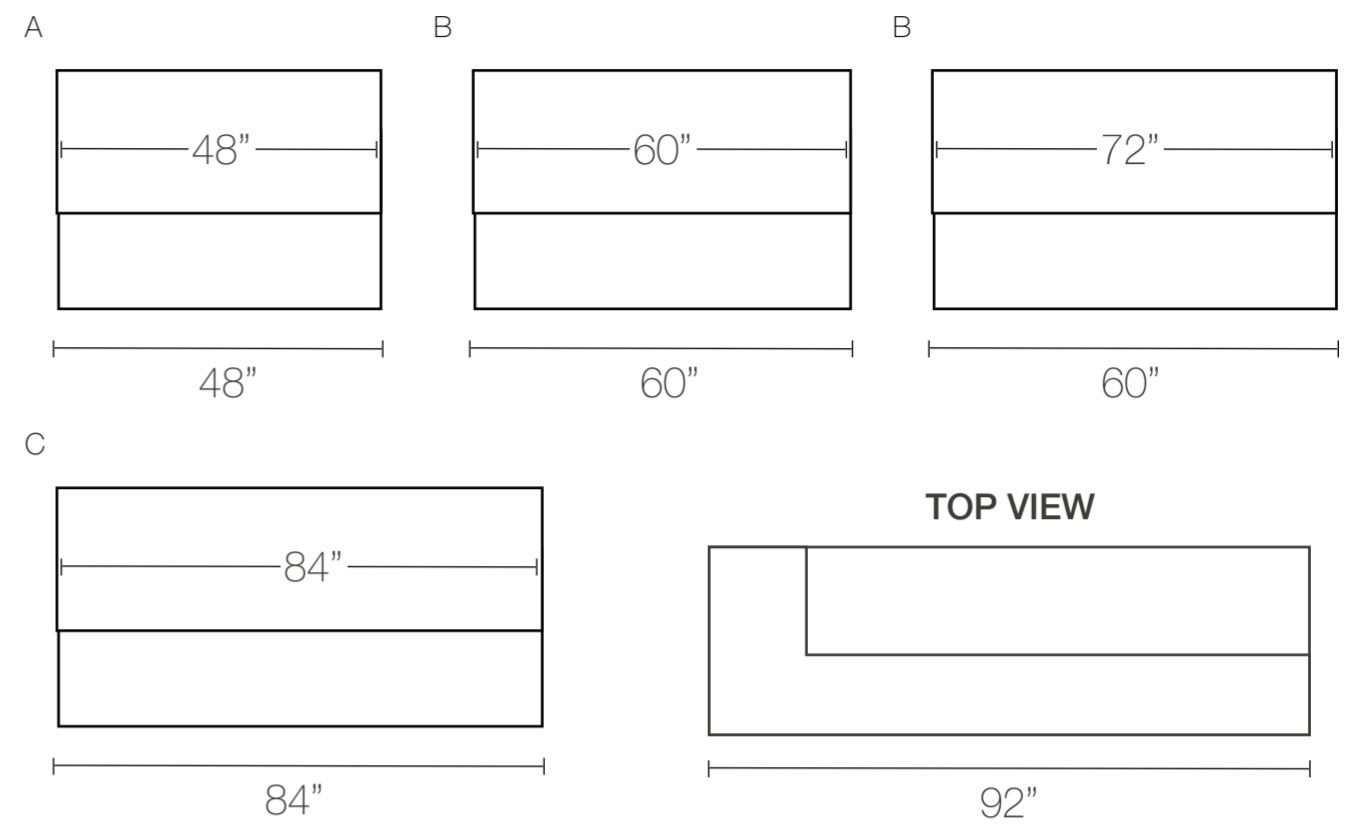

SAN FRANCISCO L-SHAPE RECEPTION DESK TECHNICAL SPECIFICATION

FRONT SIDE

BACK SIDE

SIZES OPTIONS

COUNTER POSITION

STORAGE POSITION

TYPE OF DRAWERS