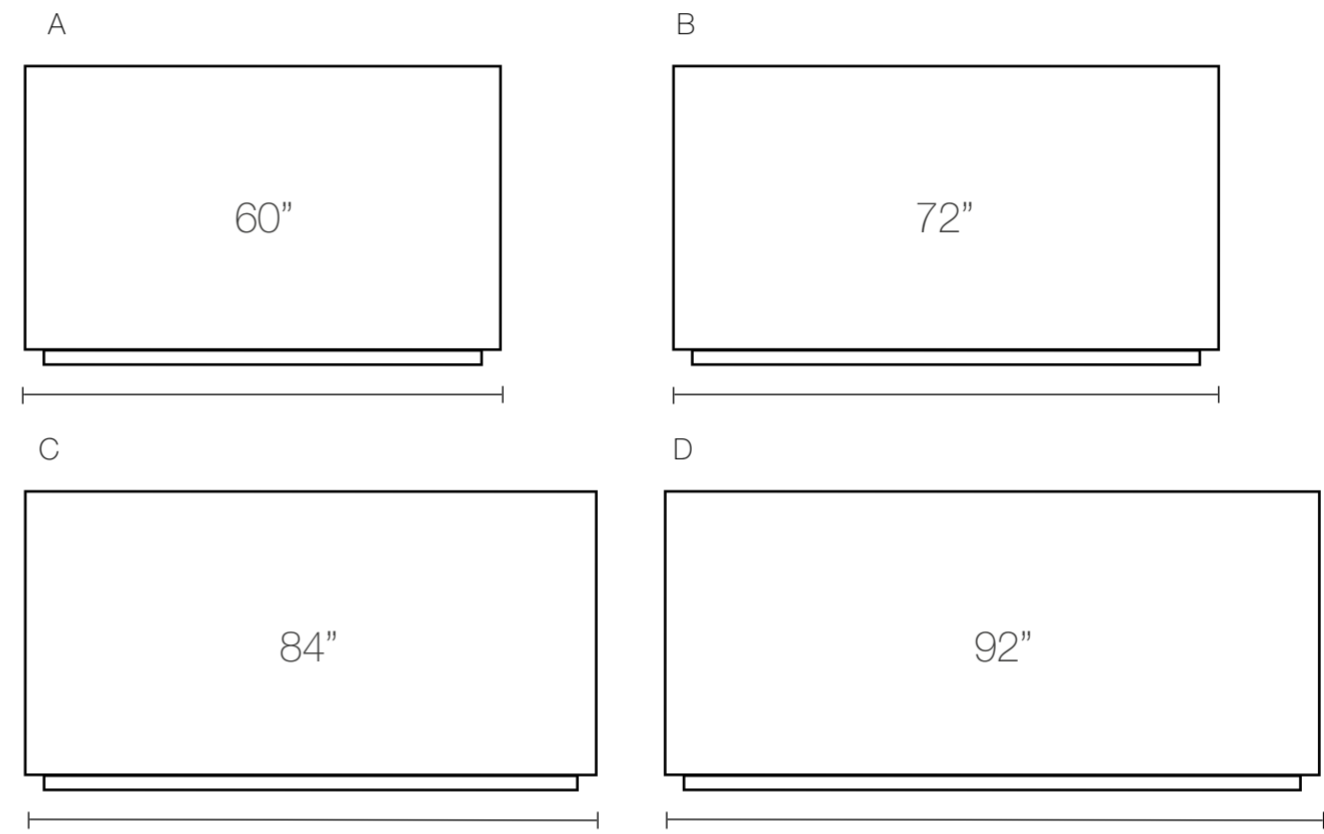

DALLAS U DESK TECHNICAL SPECIFICATION

FRONT SIDE

SIZES OPTIONS

BACK SIDE

STORAGE POSITION

TYPE OF DRAWERS