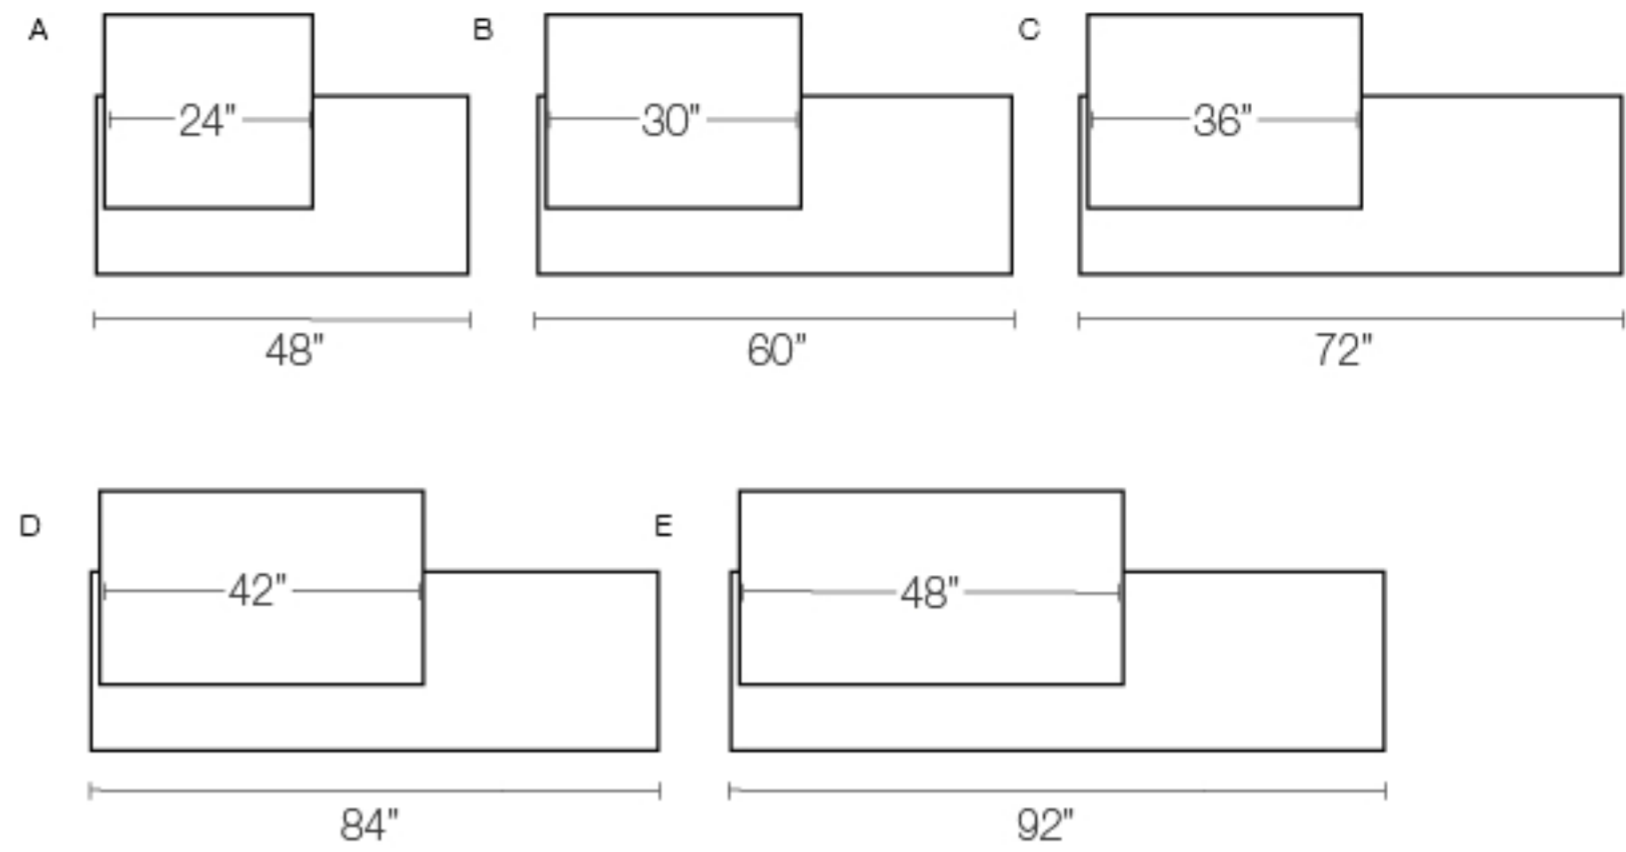

LOS ANGELES STRAIGHT DESK TECHNICAL SPECIFICATION

FRONT SIDE

BACK SIDE

SIZES OPTIONS

COUNTER POSITION

STORAGE POSITION

TYPE OF DRAWERS